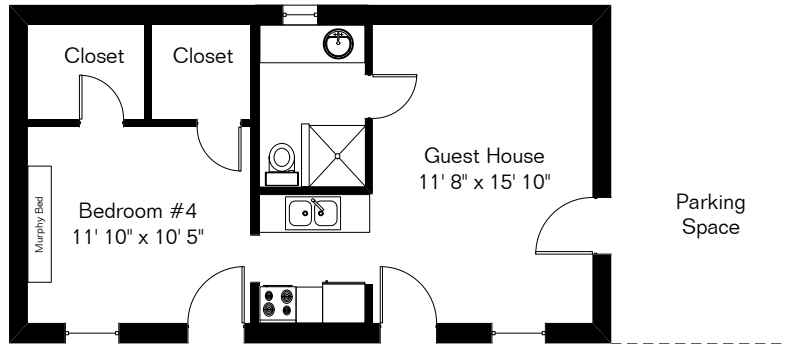

The square footages and room size information are deemed to be reliable but are not guaranteed and should be independently verified. This drawing is for marketing purposes only.

2450 E 3<sup>rd</sup> St

Guest House is farther from house than shown

Site Visit May 2026

Copyright 2026 Floor Plans First! LLC  
All Rights Reserved.

Main House 1,774 Sq Ft  
Guest House 576 Sq Ft  
Total Living Area 2,350 Sq Ft