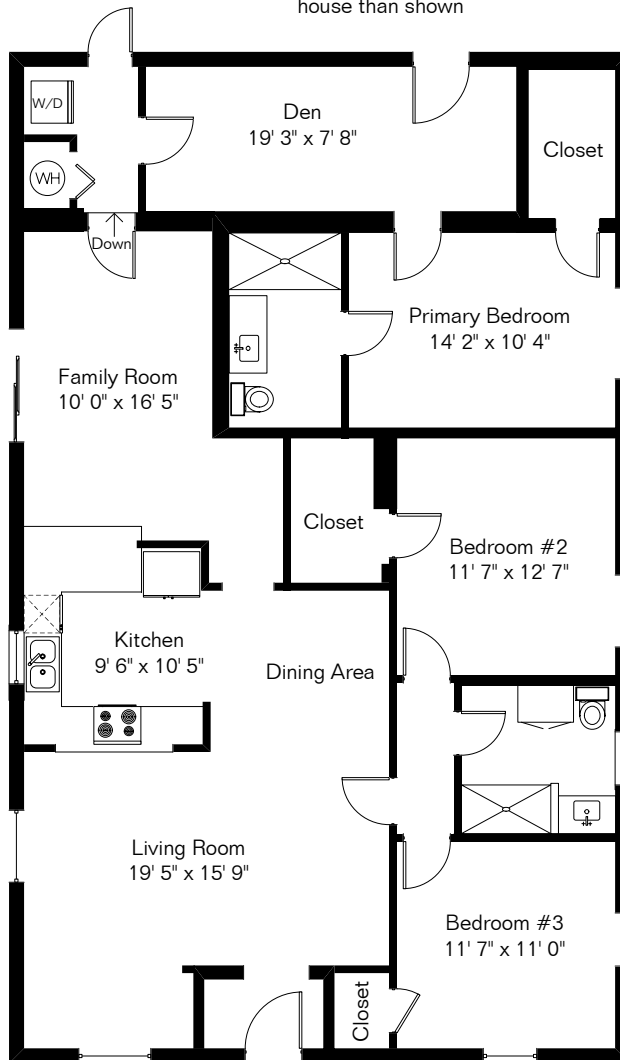

The square footages and room size information are deemed to be reliable but are not guaranteed and should be independently verified. This drawing is for marketing purposes only.

2450 E 3<sup>rd</sup> St

Guest House is farther from house than shown

Site Visit May 2026

Copyright 2026 Floor Plans First! LLC  
All Rights Reserved.

Main House 1,774 Sq Ft  
Guest House 576 Sq Ft  
Total Living Area 2,350 Sq Ft